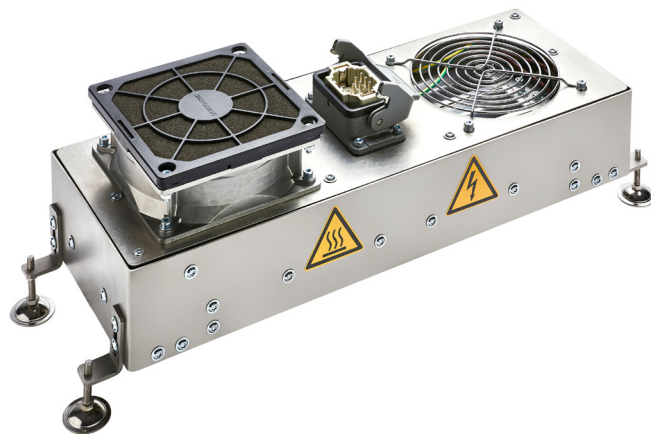

Infrared Heating Modules

Map the perfect heat field with the IRtenser series

Ushio's engineering division developed a series of infrared modules and auxiliary components that serve as basic building blocks for many typical IR heating processes. The Ushio IRtenser heating modules emit of short-wavelength infrared radiation in the 0.8–1.5 μm range, with a power density of 200 kW/m². All IRtenser modules feature an integrated air cooling system, EmitFit quick-release lamp mechanism, and are delivered ready for immediate use.

Applications

- ◆ Curing
- ◆ Drying
- ◆ Plastic welding
- ◆ Preheating
- ◆ Printing
- ◆ Thermoforming

Features

- ◆ Compact design
- ◆ Simple, plug-and-play installation
- ◆ Easy maintenance
- ◆ High-power, maximum efficiency
- ◆ Short wavelength infrared radiation (SWIR)
- ◆ High-performance reflector
- ◆ Homogeneous heat distribution
- ◆ Integrated air cooling system

Specifications

- ◆ Article number: 108701
- ◆ Name: IRtenser R280
- ◆ Model: IRM-UD-006-03-0409-0
- ◆ Dimensions: 409 x 146 x 117 mm
- ◆ Power: 6 kW
- ◆ Power density: 200 kW/m²
- ◆ Voltage: 240 V AC
- ◆ Fan: 24 V DC
- ◆ Lamps: 3 x IR lamps with EmitFit quick connections
- ◆ Cooling: Integrated fan
- ◆ Colour temperatures: 3000 K / 2400 K / 2000 K
- ◆ Burning position: Horizontal
- ◆ Power control: Optional
- ◆ Electronic cabinet: Optional

No matter which infrared heating process you are tackling, the IRtenser R280's compact size and independently-controlled IR lamps make the creation of planar and curved heat profiles easy. Ushio's modular building block format allows the implementation of multiple emitters to generate your preferred heating field. If you require a particular colour temperature or output power, please contact us and we will arrange a solution tailored to your exact specifications.